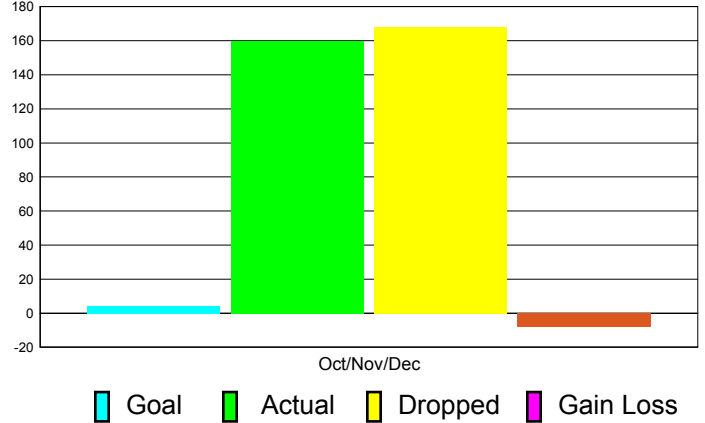

Membership Results 2011-2012

Goal, New, Dropped, Gain/Loss